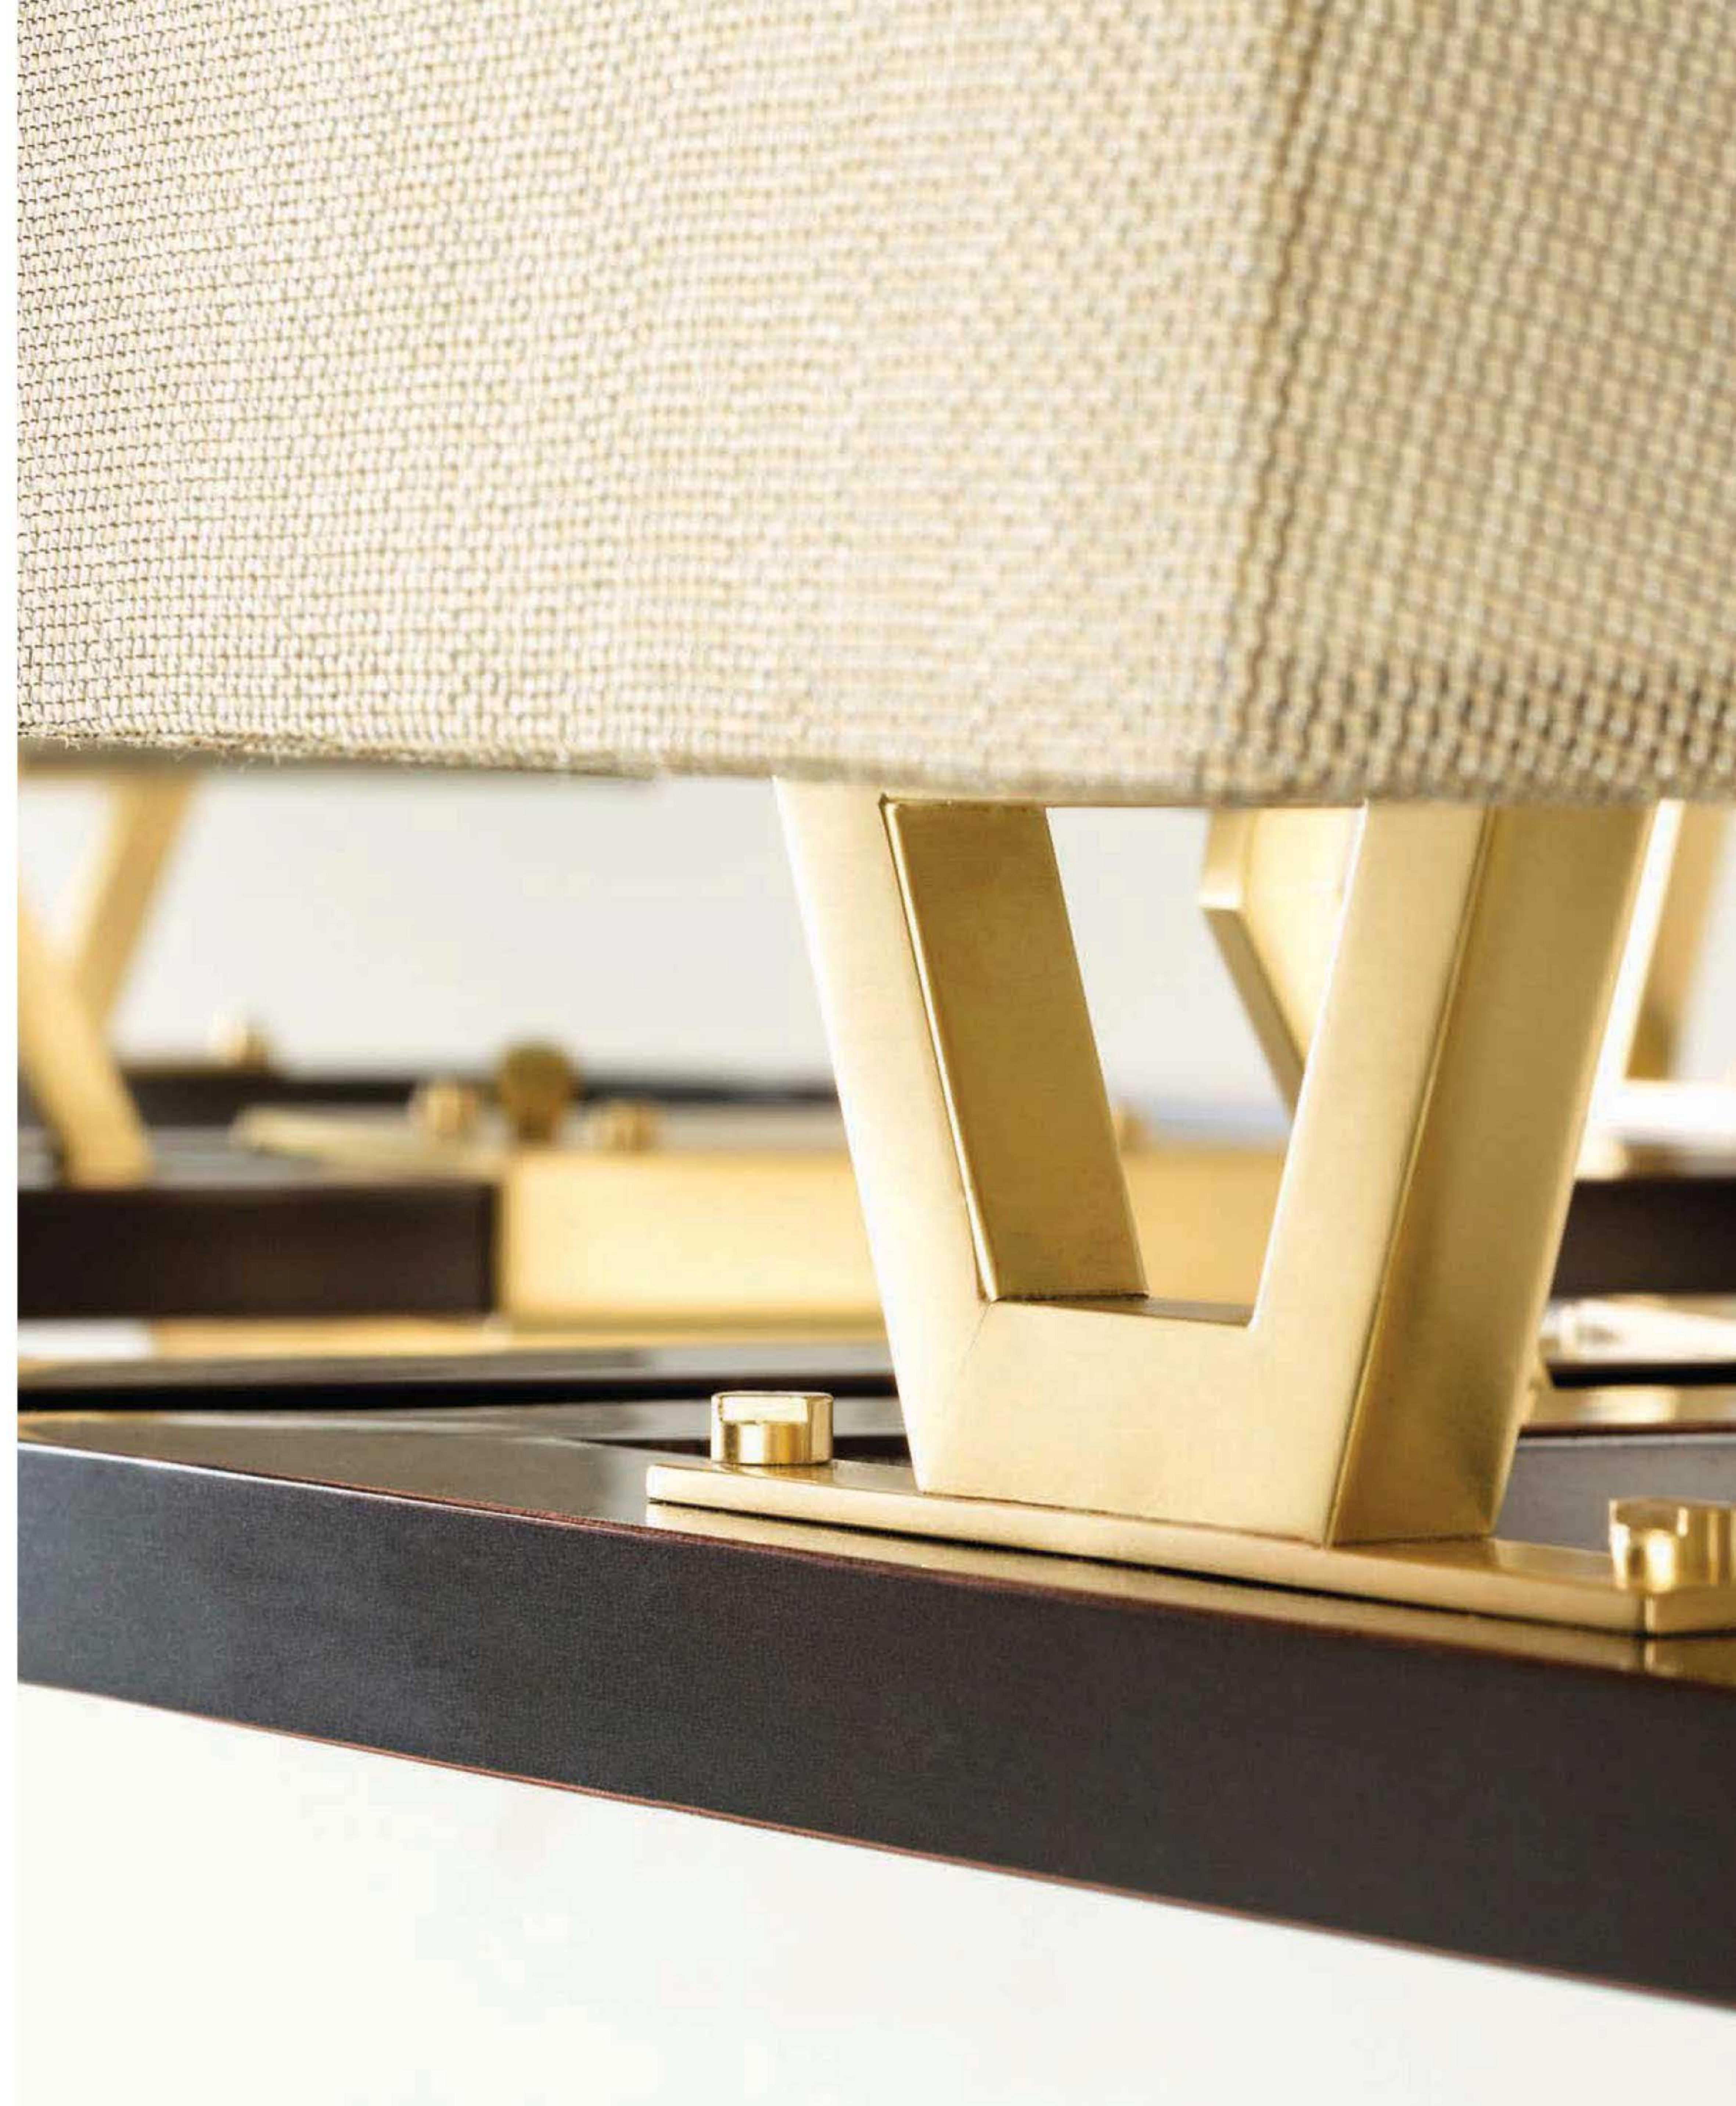

TRAPEZE

812 CHANDELIER - LAMPADARIO 8 LIGHTS/LUCI

FINISHES: BURNISHED AND NATURAL BRASS - FINITURE: OTTONE BRUNITO E NATURALE (BB)
SHADES IN GOLD TREVIRA WAVE - PARALUMI IN RETE TREVIRA ORO (24)

W.156 x D.60 x H.95 cm

812 - BB - 24